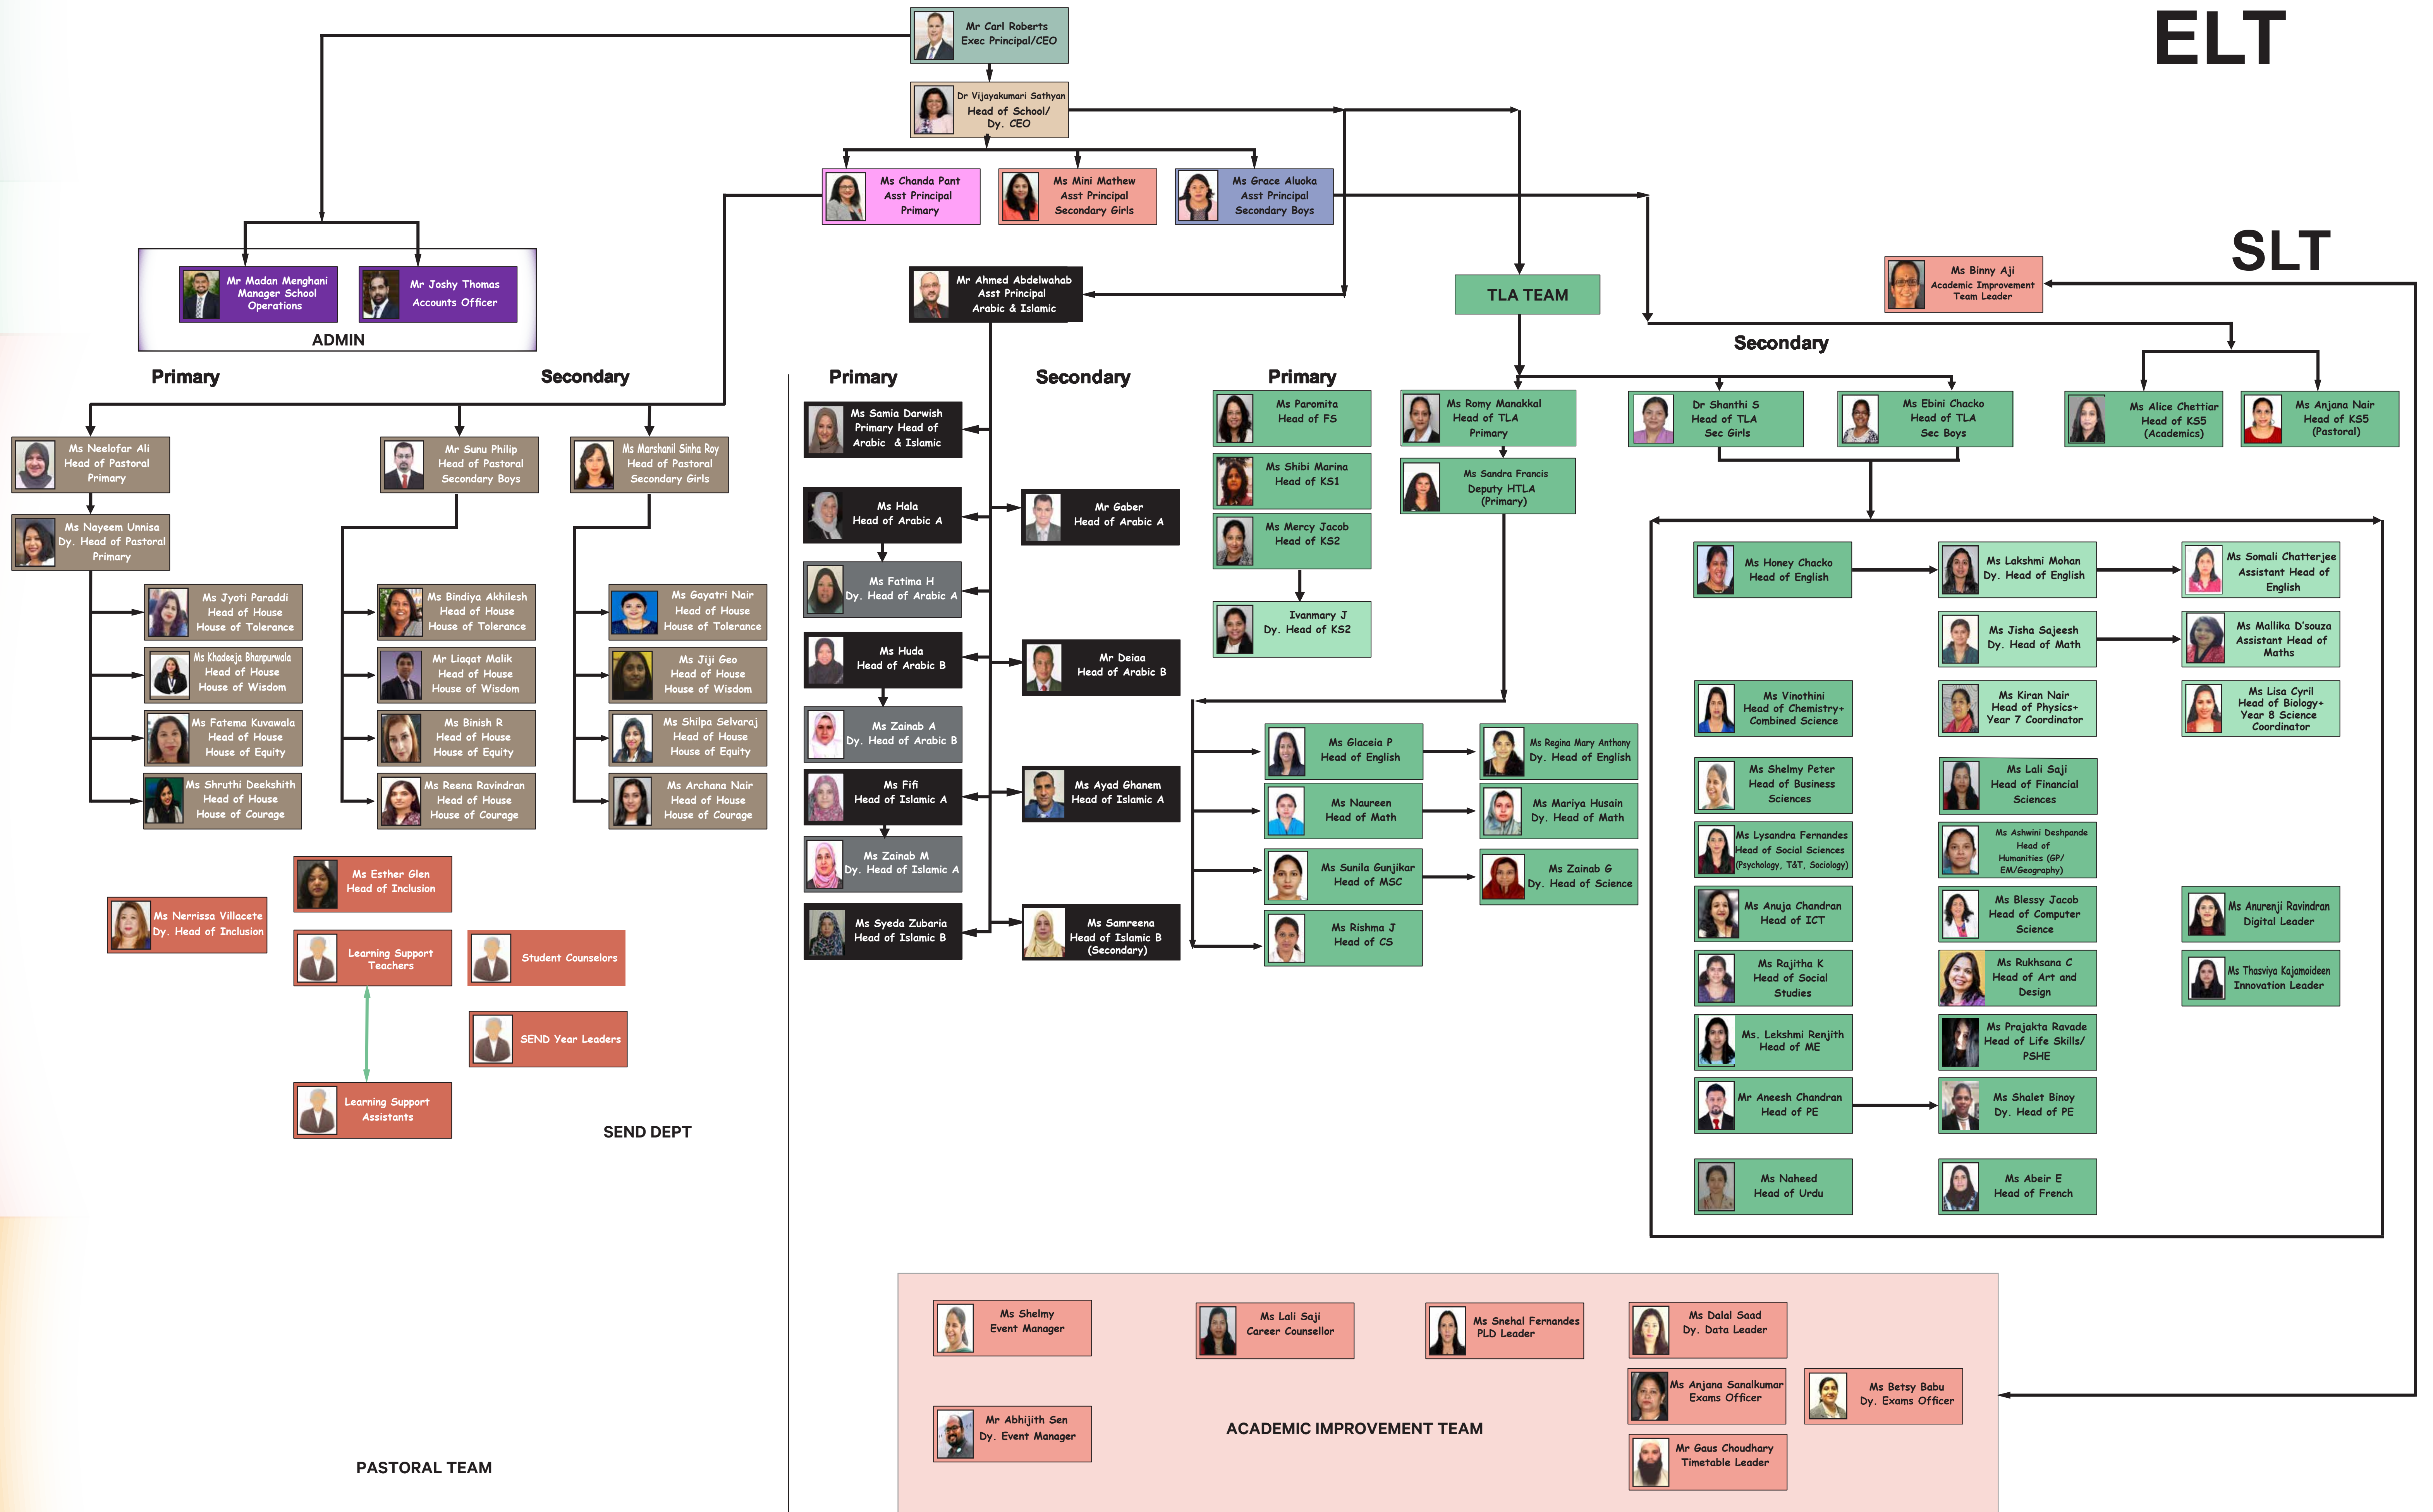

# THE WESTMINSTER SCHOOL, DUBAI

## ELT

## SLT

PASTORAL TEAM

ACADEMIC IMPROVEMENT TEAM

SEND DEPT